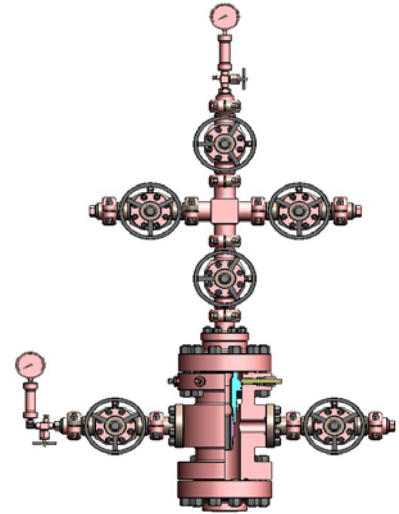

FISCO Technical Supplies & Services LLP

Wellhead Equipment

API 6A Wellhead Equipment

- Wellhead and X-mas Tree
 - ✓ Typical Wellhead and X-mas Tree
 - ✓ ESP Wellhead
 - ✓ Water Injection Wellhead
 - ✓ Decentralized wellhead
 - ✓ Pneumatic Wellhead Safety Shutdown System
 - ✓ Hydraulic Wellhead Safety Shutdown System
- Casing Head
 - ✓ Single stage casing head
 - ✓ Double stage split type casing head
 - ✓ Double stage integral type casing head
 - ✓ Casing head housing
 - ✓ Casing head spool
 - ✓ Casing hanger
 - ✓ Tubing head and hanger
- Tubing spool
- Tubing head adapter
- Gate Valve
- Choke Valve
- Choke Valve

FISCO Technical Supplies & Services LLP

API 16C Manifold

- Choke Manifold
- Kill Manifold